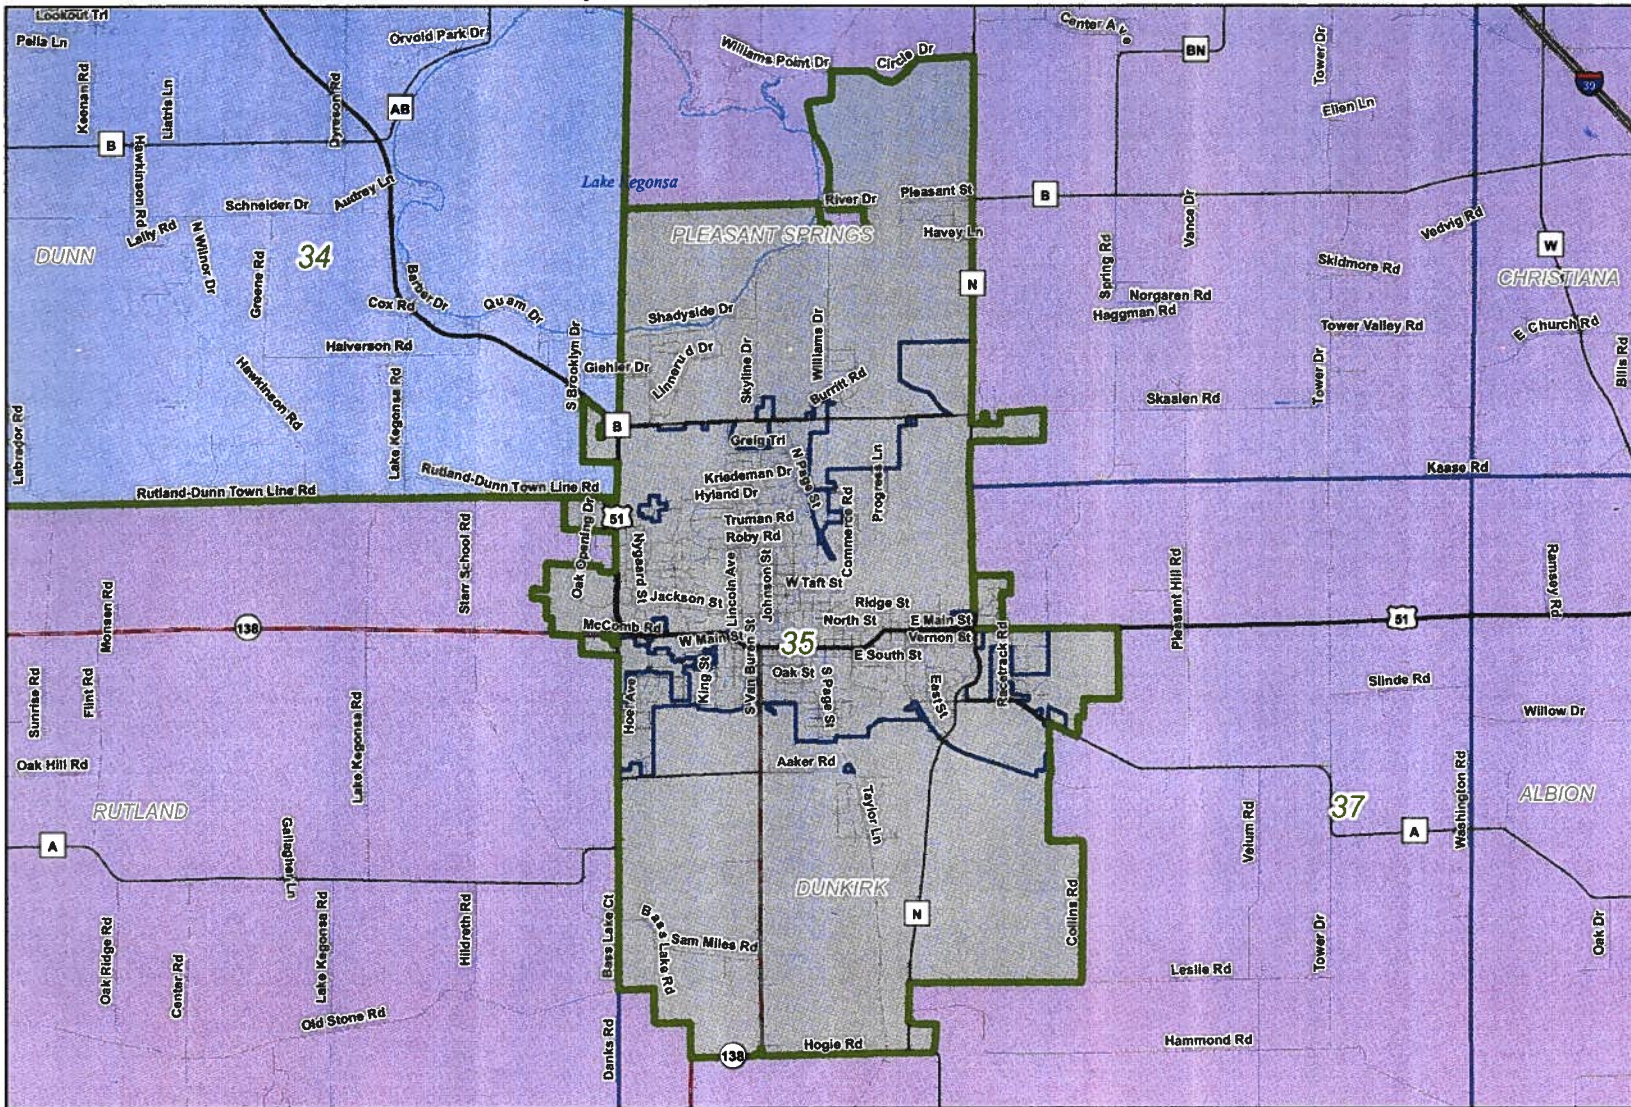

Dane County Redistricting 2021  
 FINAL SUPERVISORY DISTRICTS: County District 35

**Legend**

**FINAL DISTRICTS**

- FINAL DISTRICTS
- Lakes and Ponds
- City
- Village
- Town
- Interstate Highway
- US Highway
- State Highway
- County Highway
- Local Road